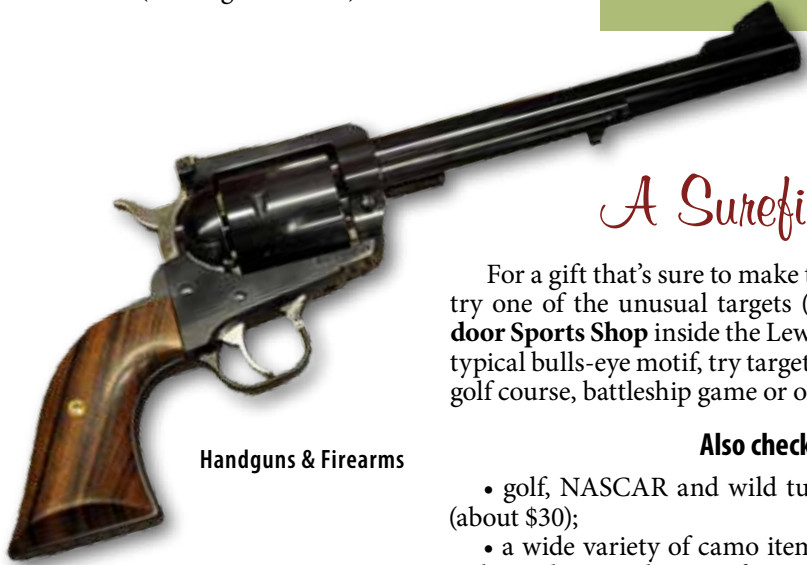

Handguns & Firearms

A Surefire Hit

For a gift that's sure to make the hunter in your life smile, try one of the unusual targets (about $10) at **Joe's Outdoor Sports Shop** inside the Lewis County Mall. Besides the typical bulls-eye motif, try targets that look like a dart board, golf course, battleship game or old time gunslinger town.

Also check out:

- golf, NASCAR and wild turkey themed -opoly games (about $30);
- a wide variety of camo items including T-shirts, pants, jackets, gloves and even infant receiving blankets and layette sets ($8-$80);
- a variety of handguns and firearms (starting around $300) — although with waiting periods of up to five days, you'll need to hurry if you'd like them under the tree Christmas morning.